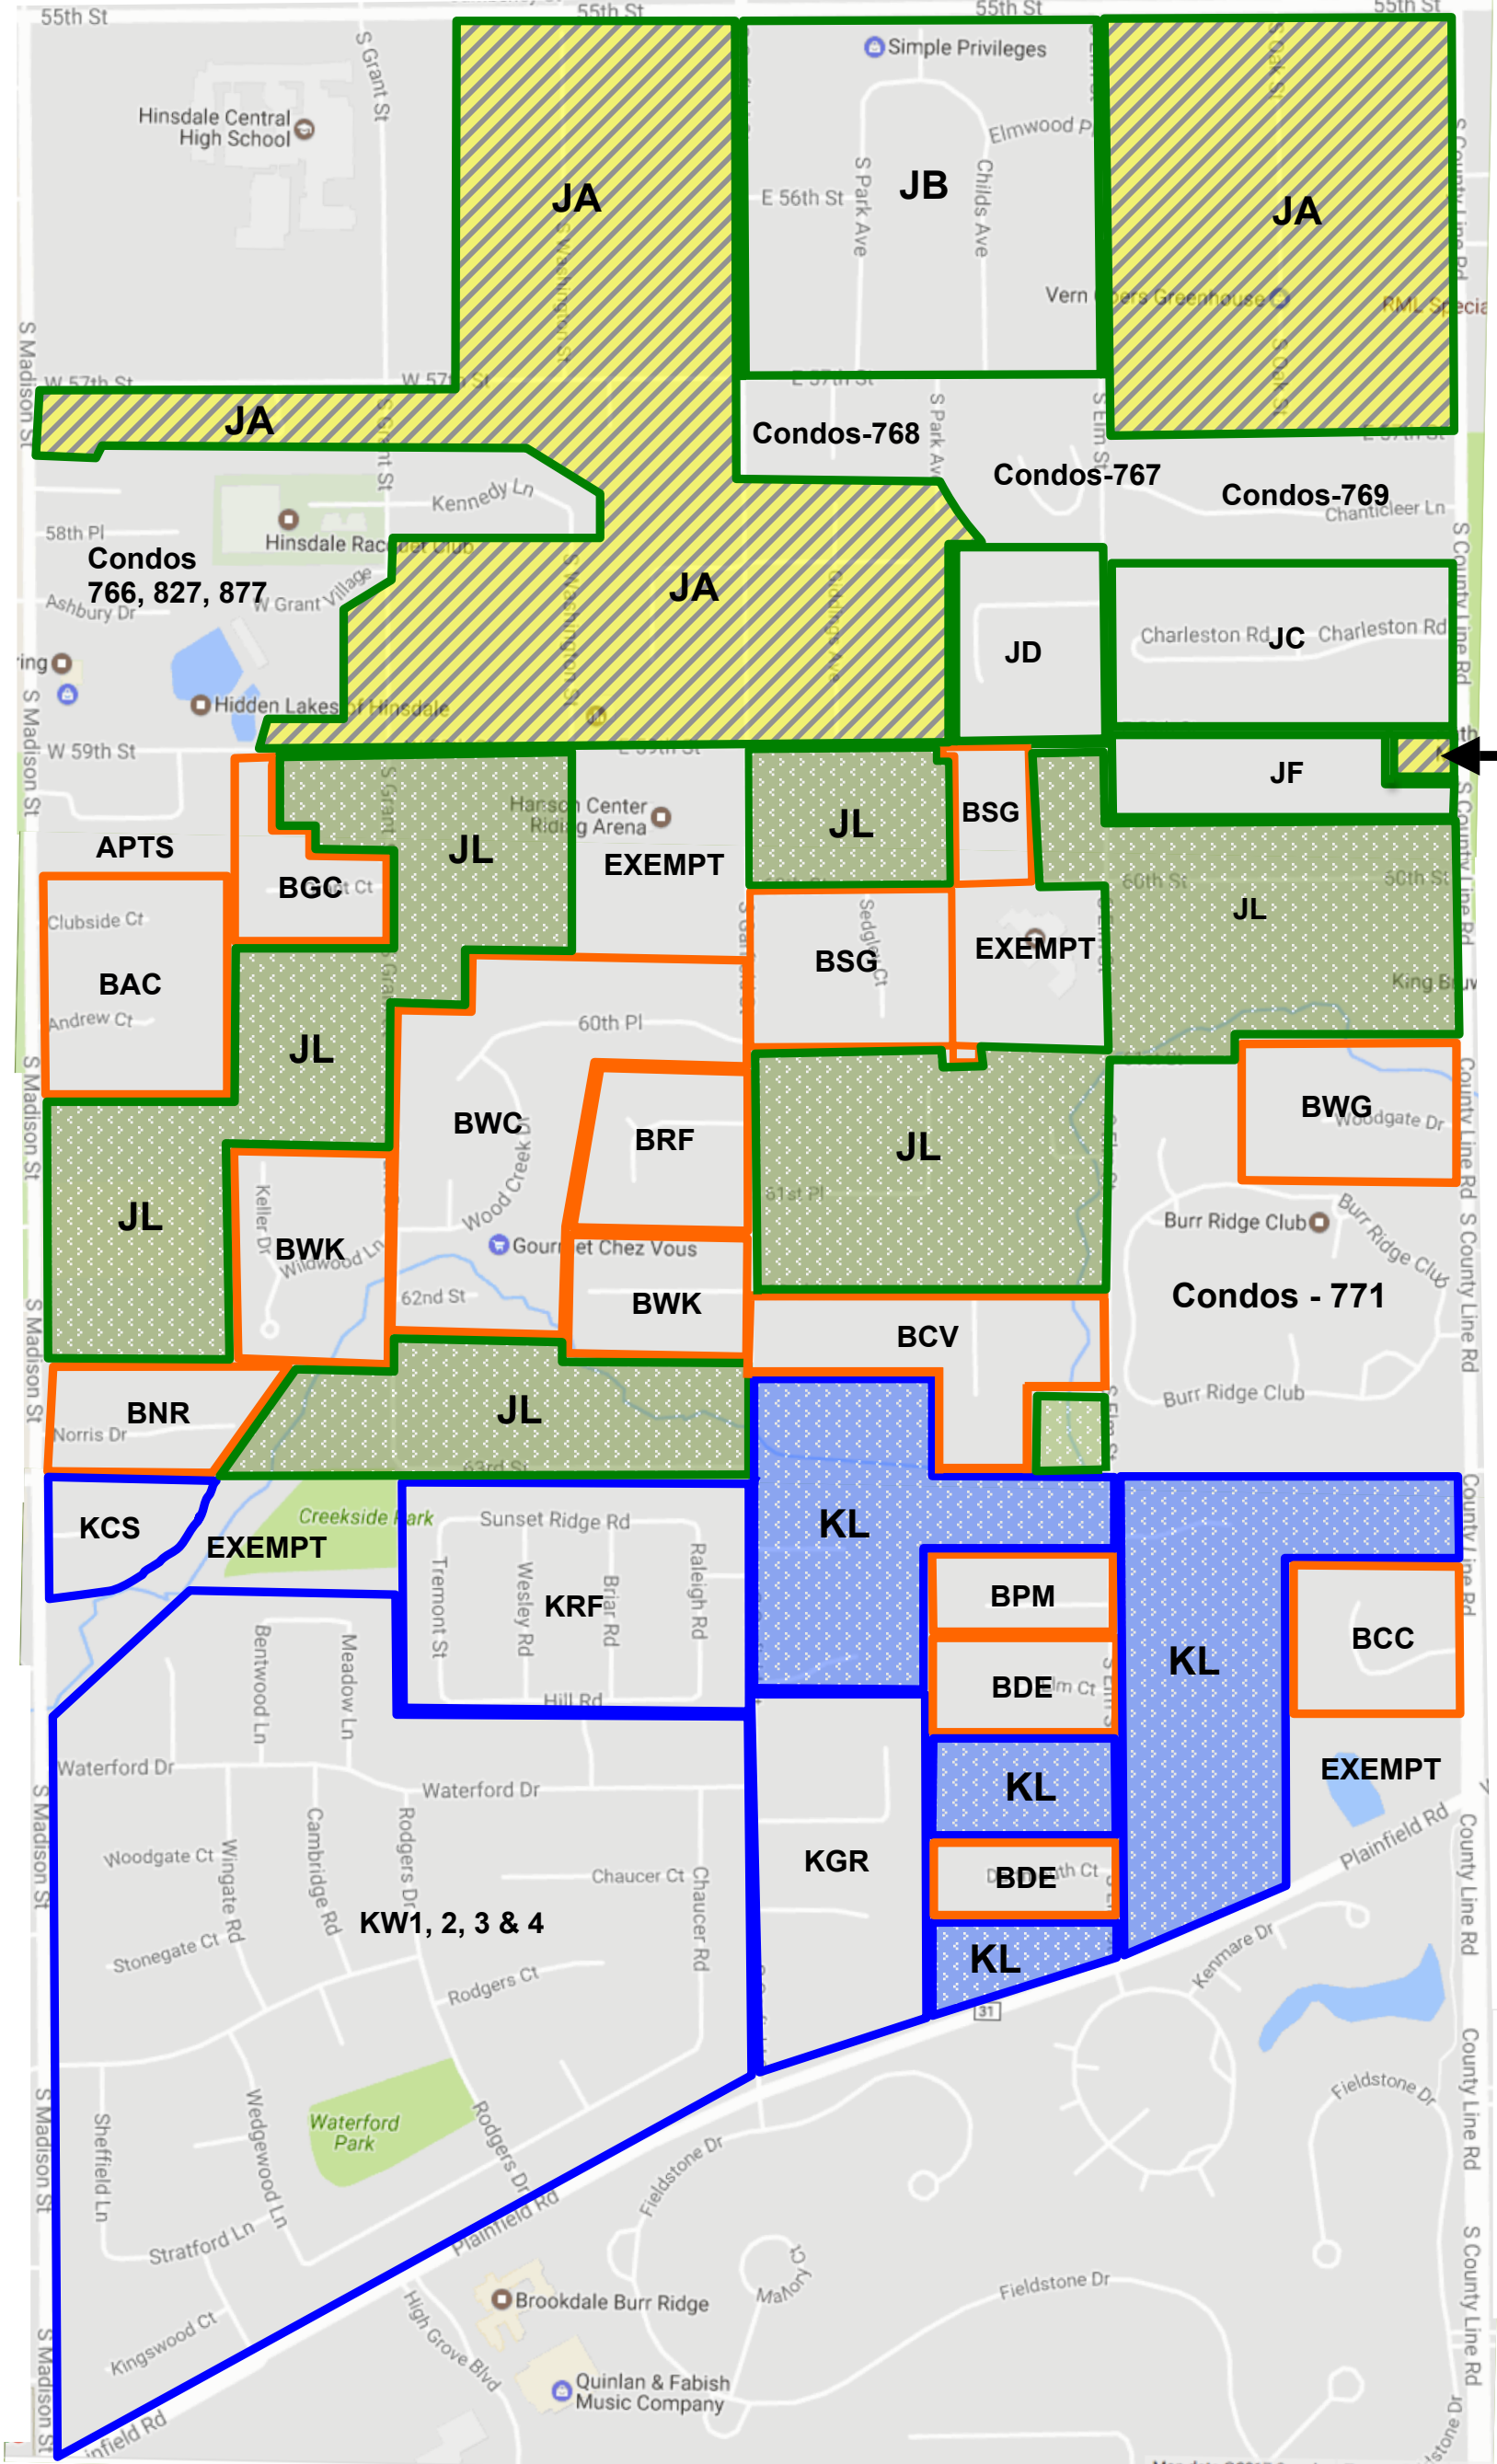

# SOUTH HINSDALE NEIGHBORHOOD MAP

-  JA – south of 55<sup>th</sup> in Hinsdale
-  JL – large lots in Hinsdale
-  KL – large lots in Willowbrook
-  J codes – Hinsdale
-  B codes – Burr Ridge
-  K codes – Willowbrook

KW1, KW2, KW3, KW4 are G&H Waterford  
They were, GW1, GW2, GW3, GW4

← JA